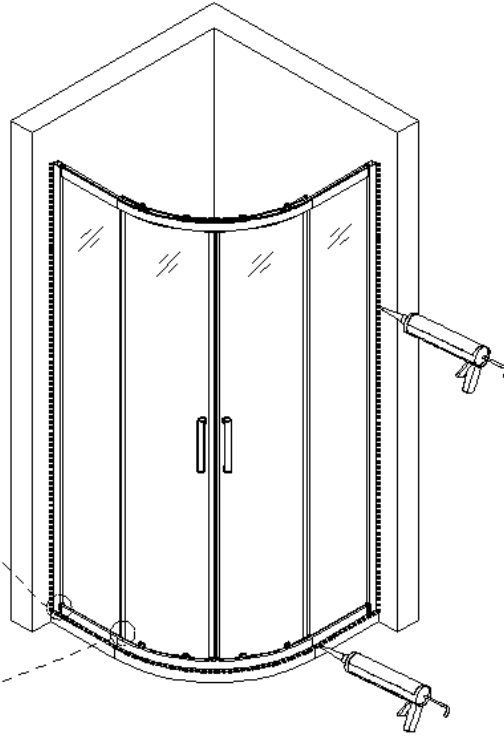

# Installation

**1**

	L	W
800*800	770-790	770-790
900*900	870-890	870-890

**2**

**1-1** 5x2

**1-2** Ø6x30mm

**1-3** 1x8

**4-1** 2x8

6

**Important:**

**Step A:** Locate the rollers into the top and bottom rails

**Step B:** Please adjust the top roller up and down with the screw shown below using a screwdriver

**step A:**

**step B:**

**Care Instructions:**  
Do not use your shower enclosure within 24 hours of assembly . Do not use caustic cleaning products or abrasive material when cleaning your shower enclosure.