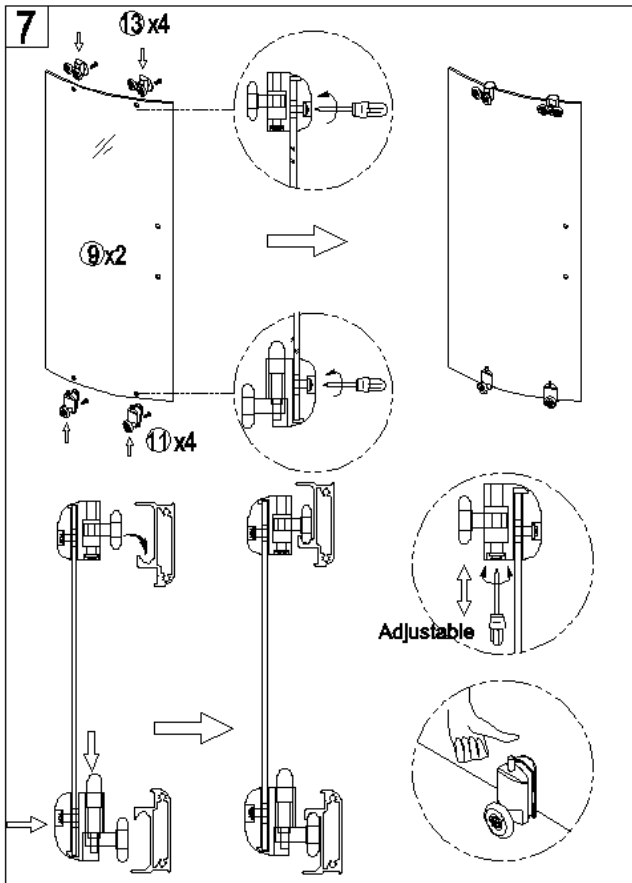

# Installation

**1**

	L	W
800*800	770-790	770-790
900*900	870-890	870-890

**2**

**1-1** 5x2

**1-2** Ø6x30mm

**1-3** 1x8

**4-1** 2x8

**2-1** 2x4

**2-2** 2x4

**6**

**3**

**4**

**3-1**

5

5-1

6

**Important:**

**Step A:** Locate the rollers into the top and bottom rails

**Step B:** Please adjust the top roller up and down with the screw shown below using a screwdriver

**step A:**

**step B:**

**Care Instructions:**  
Do not use your shower enclosure within 24 hours of assembly . Do not use caustic cleaning products or abrasive material when cleaning your shower enclosure.