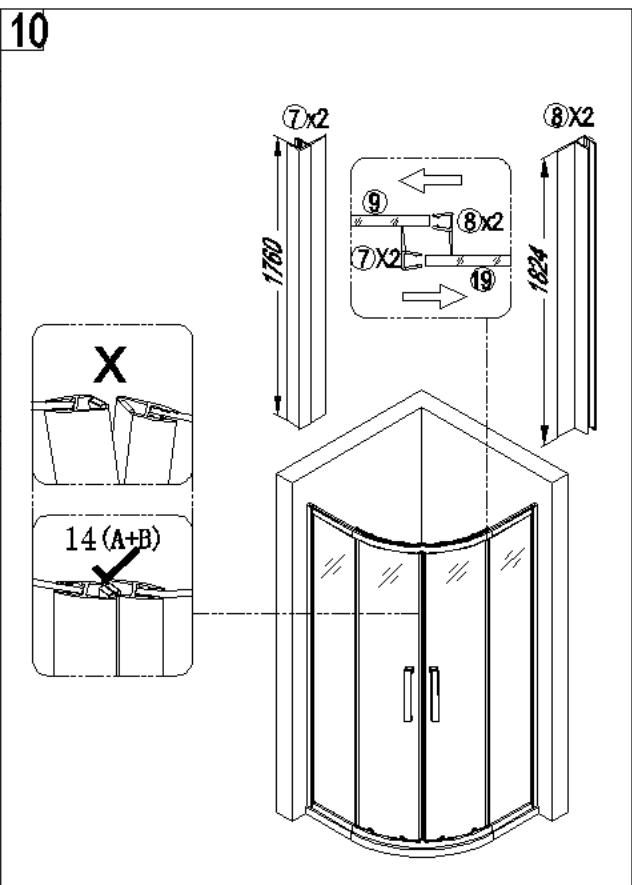

# Installation

**1**

	L	W
800*800	770-790	770-790
900*900	870-890	870-890

**2**

**1-1** 5x2

**1-2** Ø6x30mm

**1-3** 1x8

**4-1** 2x8

6

**Important:**

**Step A:** Locate the rollers into the top and bottom rails

**Step B:** Please adjust the top roller up and down with the screw shown below using a screwdriver

**step A:**

**step B:**

**Care Instructions:**  
Do not use your shower enclosure within 24 hours of assembly . Do not use caustic cleaning products or abrasive material when cleaning your shower enclosure.