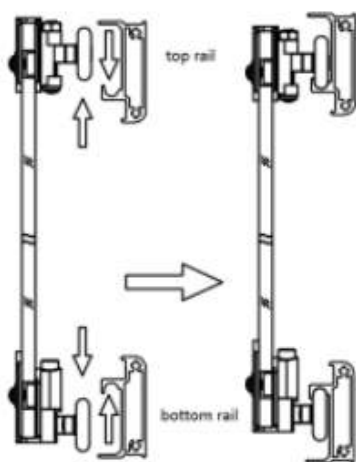

# Installation

**1**

	L	W
800*800	770-790	770-790
900*900	870-890	870-890

**2**

**1-1** 5x2

**1-2** Ø6x30mm

**1-3** 1x8

**4-1** 2x8

**2-1** 2x4

**2-2** 2x4

**6**

**3**

**4**

**3-1**

5

5-1

6

**Important:**

**Step A:** Locate the rollers into the top and bottom rails

**Step B:** Please adjust the top roller up and down with the screw shown below using a screwdriver

**step A:**

**step B:**

**Care Instructions:**  
Do not use your shower enclosure within 24 hours of assembly . Do not use caustic cleaning products or abrasive material when cleaning your shower enclosure.