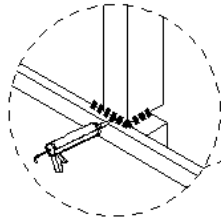

**2-1** 2x4

**2-2** 2x4

**6**

**3**

**4**

**3-1**

5

5-1

6

**Important:**

**Step A:** Locate the rollers into the top and bottom rails

**Step B:** Please adjust the top roller up and down with the screw shown below using a screwdriver

**step A:**

**step B:**

**Care Instructions:**  
Do not use your shower enclosure within 24 hours of assembly . Do not use caustic cleaning products or abrasive material when cleaning your shower enclosure.