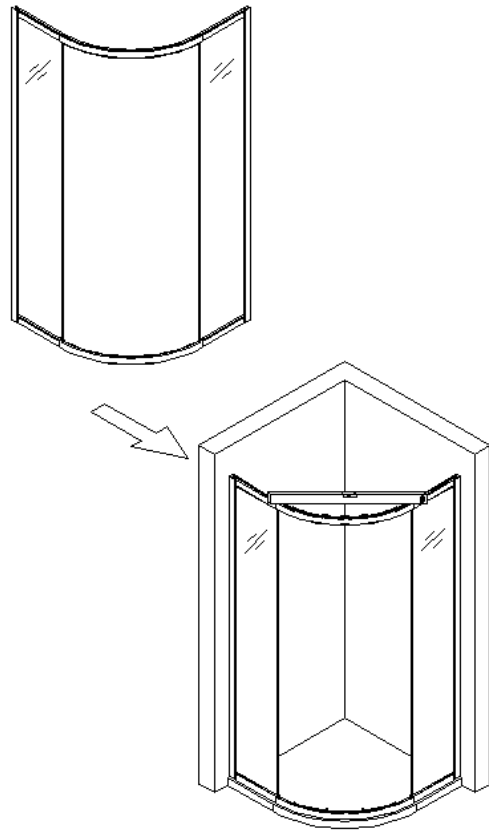

# Installation

**1**

	L	W
800*800	770-790	770-790
900*900	870-890	870-890

**2**

**1-1** 5x2

**1-2** Ø6x30mm

**1-3** 1x8

**4-1** 2x8

**2-1** 2x4

**2-2** 2x4

**6**

**3**

**4**

**3-1**

5

5-1

6

**Important:**

**Step A:** Locate the rollers into the top and bottom rails

**Step B:** Please adjust the top roller up and down with the screw shown below using a screwdriver

**step A:**

**step B:**

**Care Instructions:**  
Do not use your shower enclosure within 24 hours of assembly . Do not use caustic cleaning products or abrasive material when cleaning your shower enclosure.