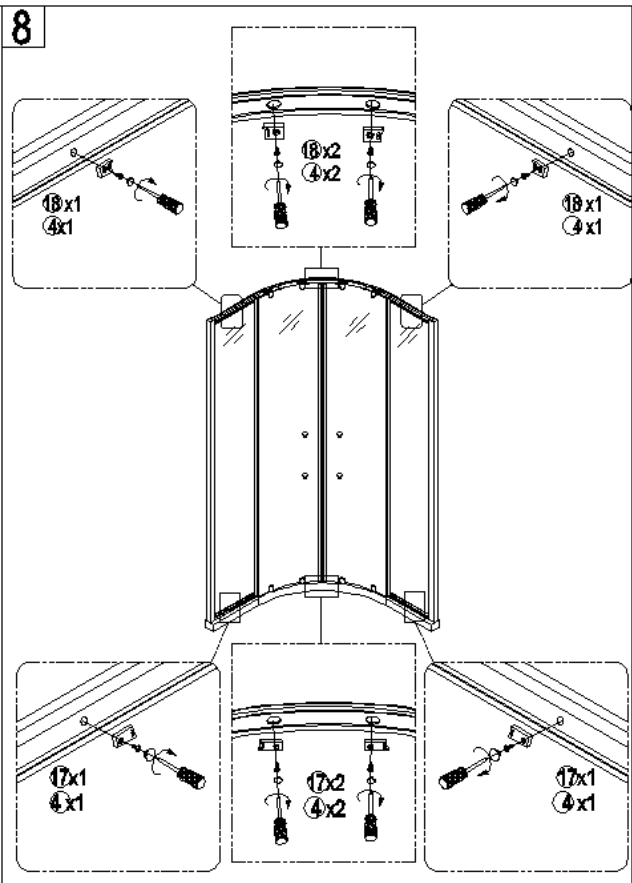

# Installation

**1**

	L	W
800*800	770-790	770-790
900*900	870-890	870-890

**2**

**1-1** 5x2

**1-2** Ø6x30mm

**1-3** 1x8

**4-1** 2x8

6

**Important:**

**Step A:** Locate the rollers into the top and bottom rails

**Step B:** Please adjust the top roller up and down with the screw shown below using a screwdriver

**step A:**

**step B:**

**Care Instructions:**  
Do not use your shower enclosure within 24 hours of assembly . Do not use caustic cleaning products or abrasive material when cleaning your shower enclosure.