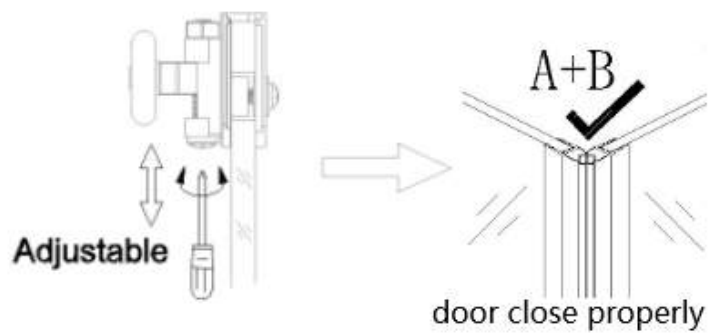

# Installation

**1**

	L	W
800*800	770-790	770-790
900*900	870-890	870-890

**2**

**1-1** 5x2

**1-2** Ø6x30mm

**1-3** 1x8

**4-1** 2x8

**2-1** 2x4

**2-2** 2x4

**6**

**3**

**4**

**3-1**

5

5-1

6

**Important:**

**Step A:** Locate the rollers into the top and bottom rails

**Step B:** Please adjust the top roller up and down with the screw shown below using a screwdriver

**step A:**

**step B:**

**Care Instructions:**  
Do not use your shower enclosure within 24 hours of assembly . Do not use caustic cleaning products or abrasive material when cleaning your shower enclosure.