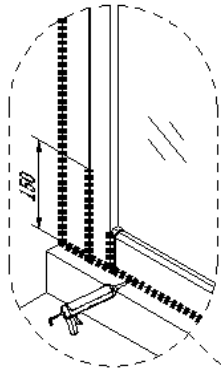

# Installation

**1**

	L	W
800*800	770-790	770-790
900*900	870-890	870-890

**2**

**1-1** 5x2

**1-2** Ø6x30mm

**1-3** 1x8

**4-1** 2x8

**2-1** 2x4

**2-2** 2x4

**6**

**3**

**4**

**3-1**

5

5-1

6

**Important:**

**Step A:** Locate the rollers into the top and bottom rails

**Step B:** Please adjust the top roller up and down with the screw shown below using a screwdriver

**step A:**

**step B:**

**Care Instructions:**  
Do not use your shower enclosure within 24 hours of assembly . Do not use caustic cleaning products or abrasive material when cleaning your shower enclosure.