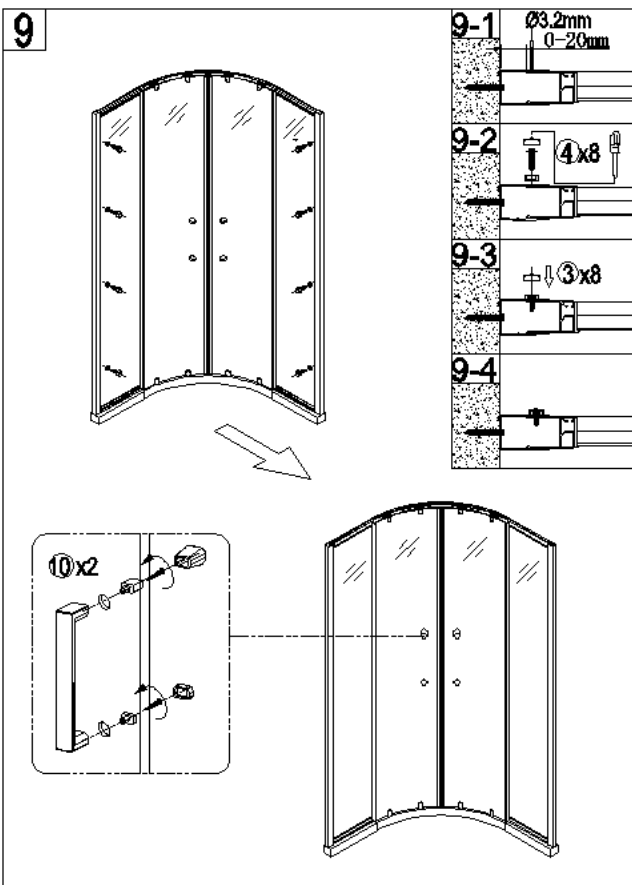

# Installation

**1**

	L	W
800*800	770-790	770-790
900*900	870-890	870-890

**2**

**1-1** 5x2

**1-2** Ø6x30mm

**1-3** 1x8

**4-1** 2x8

**2-1** 2x4

**2-2** 2x4

**6**

**3**

**4**

**3-1**

5

5-1

6

**Important:**

**Step A:** Locate the rollers into the top and bottom rails

**Step B:** Please adjust the top roller up and down with the screw shown below using a screwdriver

**step A:**

**step B:**

**Care Instructions:**  
Do not use your shower enclosure within 24 hours of assembly . Do not use caustic cleaning products or abrasive material when cleaning your shower enclosure.